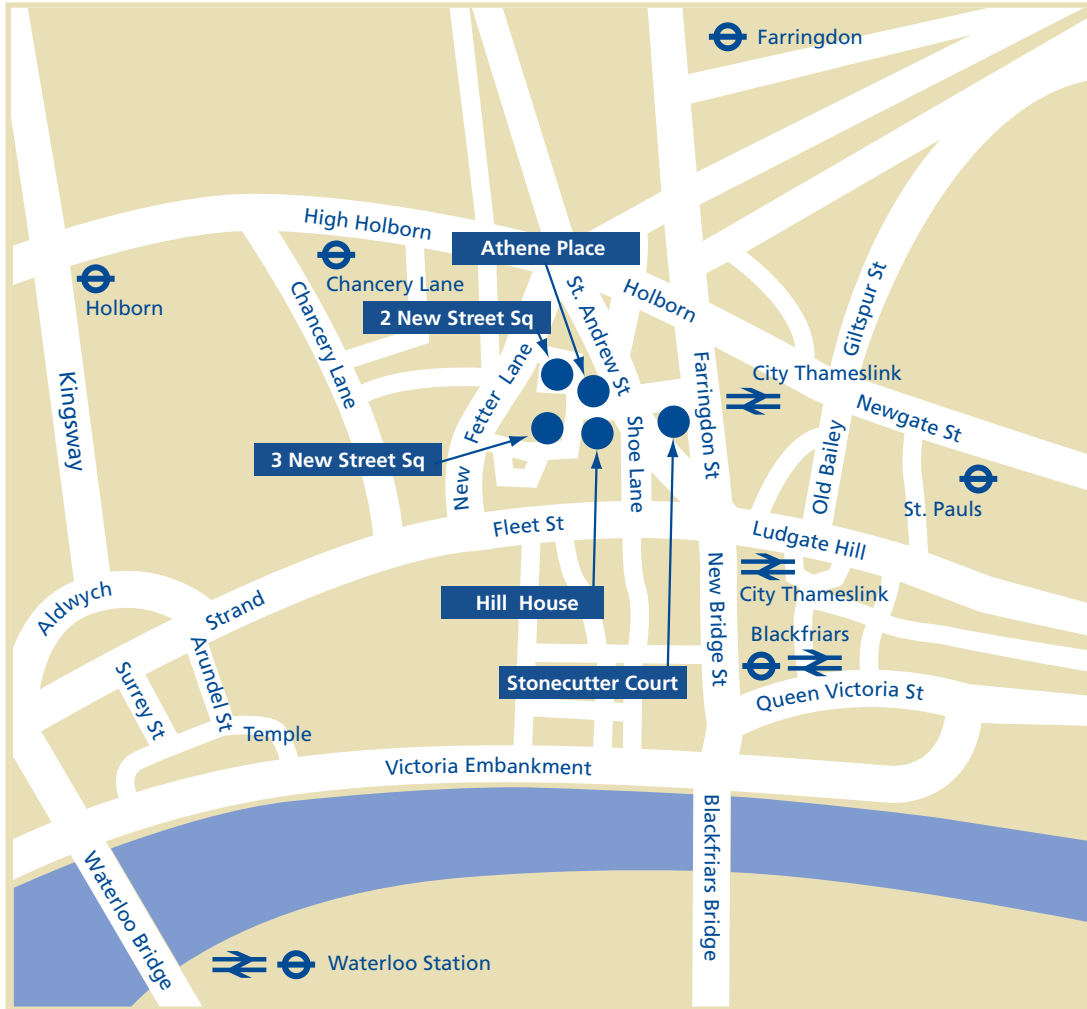

Helping you to find us

London offices

2 New Street Square

2 New Street Square
London
UNITED KINGDOM
EC4A 3BZ

3 New Street Square

3 New Street Square
London
UNITED KINGDOM
EC4A 3BT

Athene Place

66 Shoe Lane
London
UNITED KINGDOM
EC4A 3BQ

Hill House

Hill House
1 Little New Street, London
UNITED KINGDOM
EC4A 3TR

Stonecutter Court

Stonecutter Court
Stonecutter Street, London
UNITED KINGDOM
EC4A 4TR

Tel: +44 (0) 20 7936 3000
Fax: +44 (0) 20 7583 1198